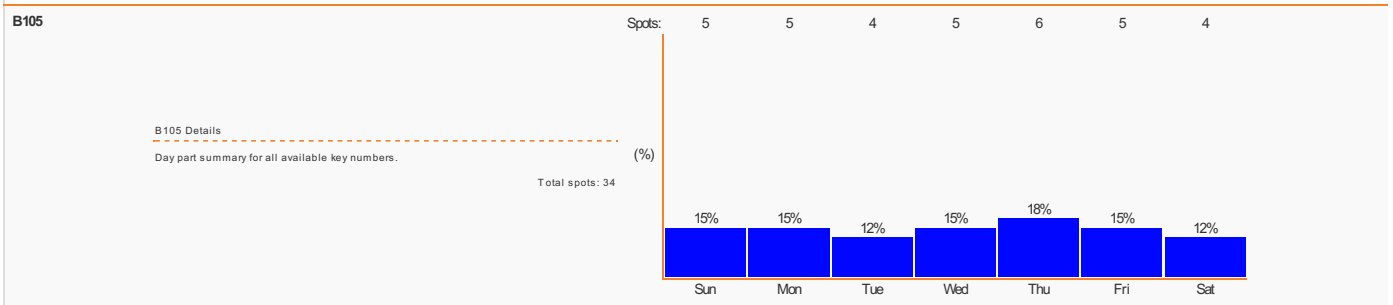

Sydney

Melbourne

Brisbane

Nova 106.9

Nova 106.9 Details

Day part summary for all available key numbers.

Total spots: 33

Adelaide

Triple M Adelaide

Triple M Adelaide Details

Day part summary for all available key numbers.

Total spots: 42

SAFM

SAFM Details

Day part summary for all available key numbers.

Total spots: 55

Mix 102.3

Mix 102.3 Details

Day part summary for all available key numbers.

Total spots: 29

Nova 91.9

Nova 91.9 Details

Day part summary for all available key numbers.

Total spots: 36