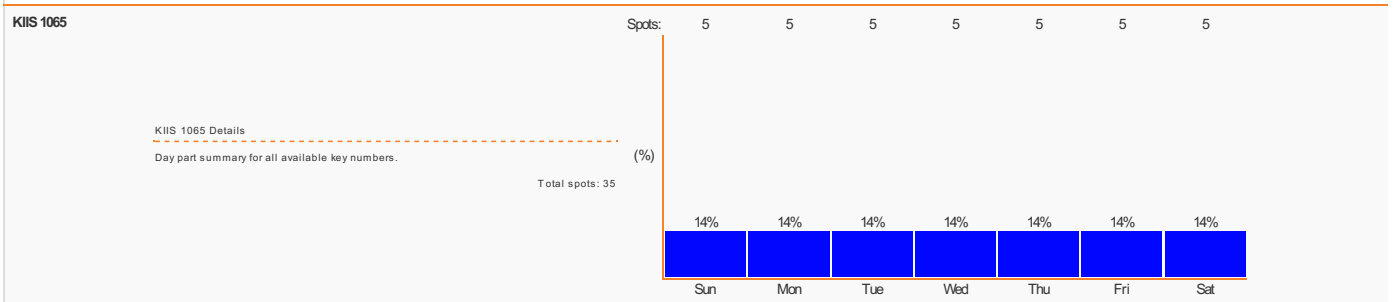

AirCheck Spread Report

Report Name: [REDACTED]
 Client: [REDACTED]
 Report Dates: 22/06/2023 - 28/06/2023

Schedule Code: [REDACTED]
 Compliance Margin: 5 seconds
 Campaign Runs: Sunday to Saturday

Station Filter: All stations
 Spot Type Filter: All spot types
 Bonus Filter: All spots

Sydney

Melbourne

Brisbane

Nova 106.9

Nova 106.9 Details

Day part summary for all available key numbers.

Total spots: 33

Adelaide

Triple M Adelaide

Triple M Adelaide Details

Day part summary for all available key numbers.

Total spots: 42

SAFM

SAFM Details

Day part summary for all available key numbers.

Total spots: 55