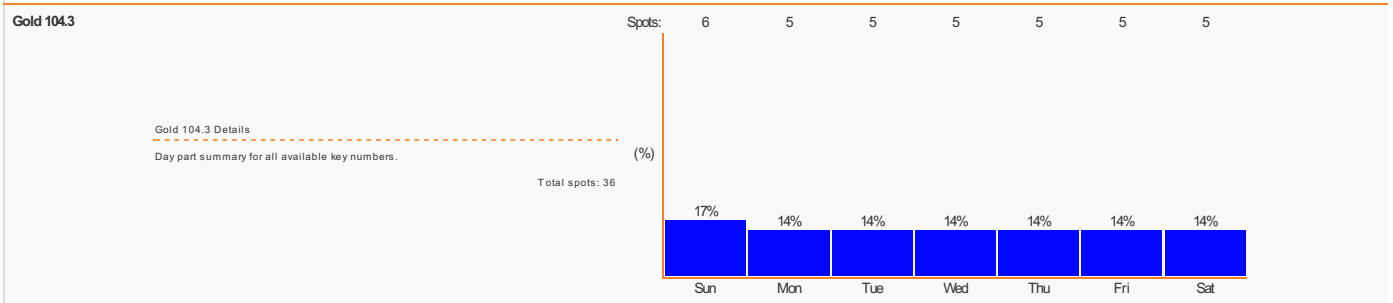

AirCheck Spread Report

Report Name: [REDACTED]
 Client: [REDACTED]
 Report Dates: 22/06/2023 - 28/06/2023

Schedule Code: [REDACTED]
 Compliance Margin: 5 seconds
 Campaign Runs: Sunday to Saturday

Station Filter: All stations
 Spot Type Filter: All spot types
 Bonus Filter: All spots

Sydney

Melbourne

Brisbane

Nova 106.9

Nova 106.9 Details

Day part summary for all available key numbers.

Total spots: 33

Adelaide

Triple M Adelaide

Triple M Adelaide Details

Day part summary for all available key numbers.

Total spots: 42

SAFM

SAFM Details

Day part summary for all available key numbers.

Total spots: 55

Mix 102.3

Mix 102.3 Details

Day part summary for all available key numbers.

Total spots: 29

Nova 91.9

Nova 91.9 Details

Day part summary for all available key numbers.

Total spots: 36