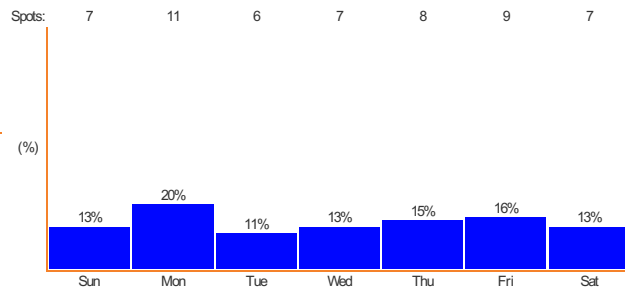

SAFM

SAFM Details

Day part summary for all available key numbers.

Total spots: 55