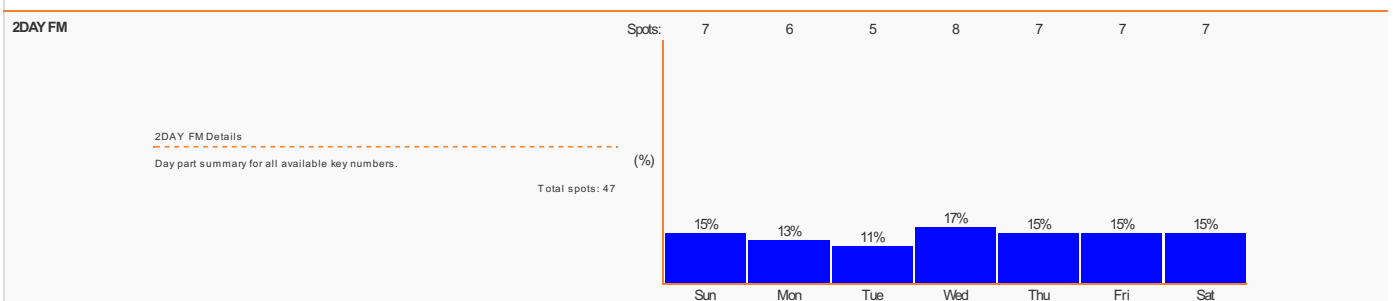

AirCheck Spread Report

Report Name: [REDACTED]
 Client: [REDACTED]
 Report Dates: 22/06/2023 - 28/06/2023

Schedule Code: [REDACTED]
 Compliance Margin: 5 seconds
 Campaign Runs: Sunday to Saturday

Station Filter: All stations
 Spot Type Filter: All spot types
 Bonus Filter: All spots

Sydney

Melbourne

Brisbane

Nova 106.9

Nova 106.9 Details

Day part summary for all available key numbers.

Total spots: 33

Adelaide

Triple M Adelaide

Triple M Adelaide Details

Day part summary for all available key numbers.

Total spots: 42

SAFM

SAFM Details

Day part summary for all available key numbers.

Total spots: 55

Mix 102.3

Mix 102.3 Details

Day part summary for all available key numbers.

Total spots: 29

Nova 91.9

Nova 91.9 Details

Day part summary for all available key numbers.

Total spots: 36