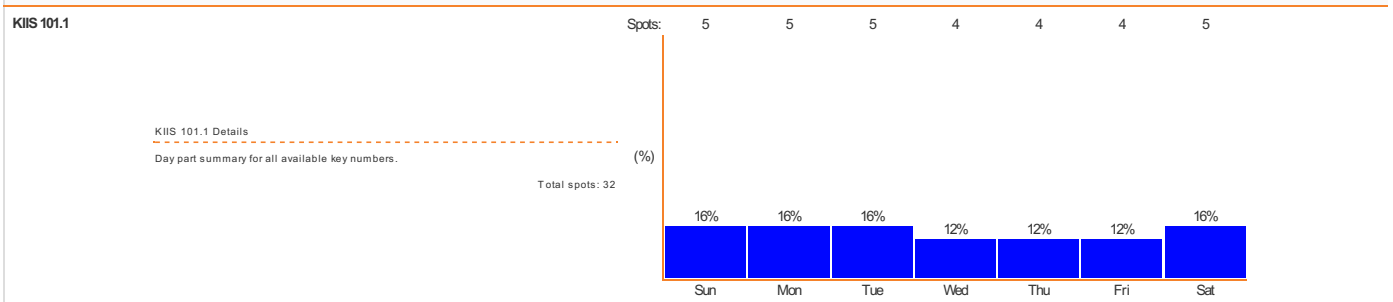

AirCheck Spread Report

Report Name: [REDACTED]
 Client: [REDACTED]
 Report Dates: 22/06/2023 - 28/06/2023

Schedule Code: [REDACTED]
 Compliance Margin: 5 seconds
 Campaign Runs: Sunday to Saturday

Station Filter: All stations
 Spot Type Filter: All spot types
 Bonus Filter: All spots

Sydney

Melbourne

Brisbane

Nova 106.9

Nova 106.9 Details

Day part summary for all available key numbers.

Total spots: 33

Adelaide

Triple M Adelaide

Triple M Adelaide Details

Day part summary for all available key numbers.

Total spots: 42

SAFM

SAFM Details

Day part summary for all available key numbers.

Total spots: 55