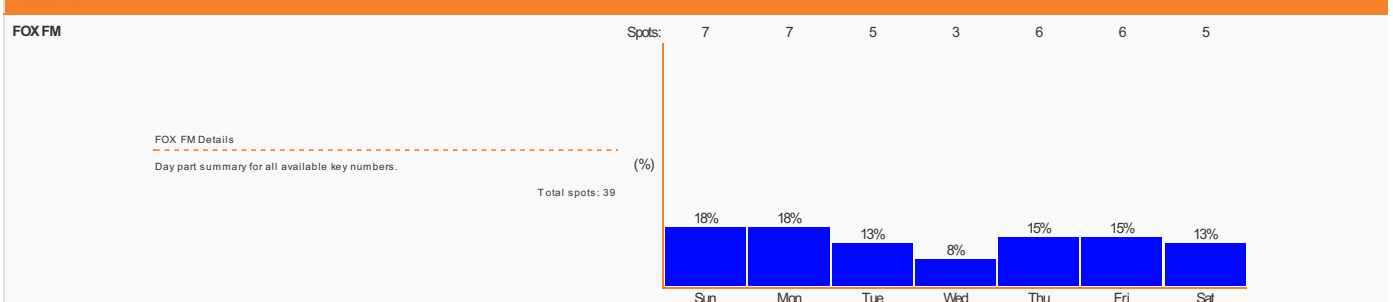

AirCheck Spread Report

Report Name: [REDACTED]
 Client: [REDACTED]
 Report Dates: 22/06/2023 - 28/06/2023

Schedule Code: [REDACTED]
 Compliance Margin: 5 seconds
 Campaign Runs: Sunday to Saturday

Station Filter: All stations
 Spot Type Filter: All spot types
 Bonus Filter: All spots

Sydney

Melbourne

Brisbane

Nova 106.9

Nova 106.9 Details

Day part summary for all available key numbers.

Total spots: 33

Adelaide

Triple M Adelaide

Triple M Adelaide Details

Day part summary for all available key numbers.

Total spots: 42

SAFM

SAFM Details

Day part summary for all available key numbers.

Total spots: 55