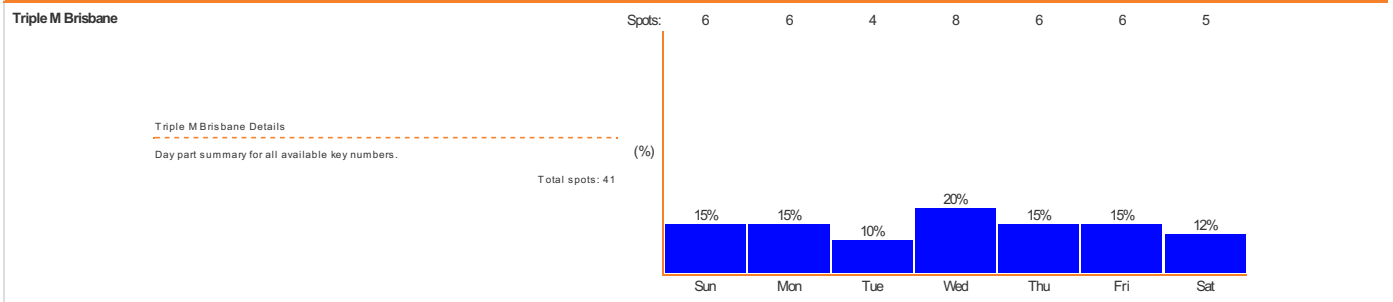

Sydney

Melbourne

Brisbane

Nova 106.9

Nova 106.9 Details

Day part summary for all available key numbers.

Total spots: 33

Adelaide

Triple M Adelaide

Triple M Adelaide Details

Day part summary for all available key numbers.

Total spots: 42

SAFM

SAFM Details

Day part summary for all available key numbers.

Total spots: 55

Mix 102.3

Mix 102.3 Details

Day part summary for all available key numbers.

Total spots: 29

Nova 91.9

Nova 91.9 Details

Day part summary for all available key numbers.

Total spots: 36