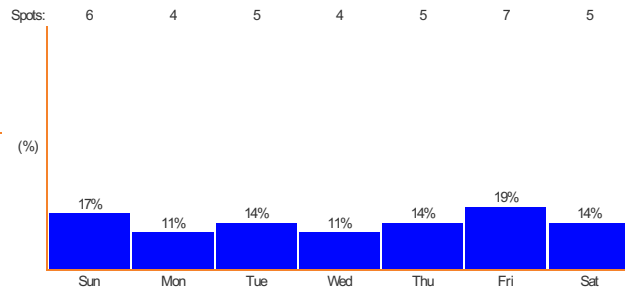

Nova 91.9

Nova 91.9 Details

Total spots: 36