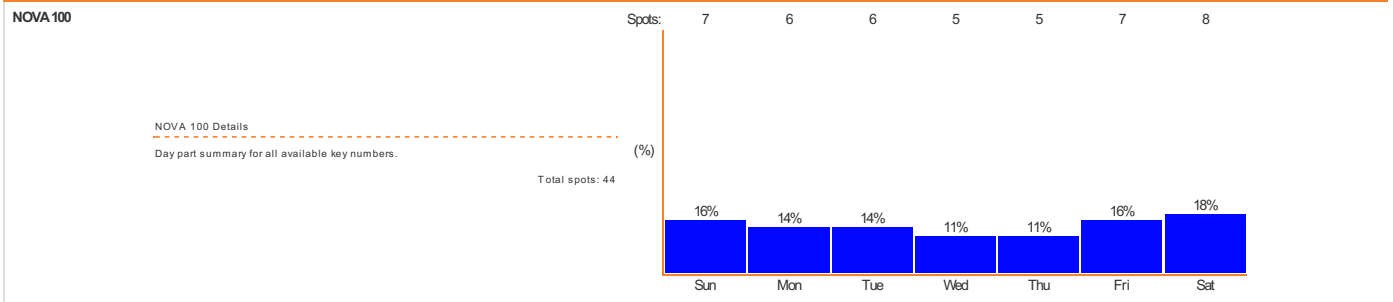

AirCheck Spread Report

Report Name: [REDACTED]
 Client: [REDACTED]
 Report Dates: 22/06/2023 - 28/06/2023

Schedule Code: [REDACTED]
 Compliance Margin: 5 seconds
 Campaign Runs: Sunday to Saturday

Station Filter: All stations
 Spot Type Filter: All spot types
 Bonus Filter: All spots

Sydney

Melbourne

Brisbane

Nova 106.9

Nova 106.9 Details

Day part summary for all available key numbers.

Total spots: 33

Adelaide

Triple M Adelaide

Triple M Adelaide Details

Day part summary for all available key numbers.

Total spots: 42

SAFM

SAFM Details

Day part summary for all available key numbers.

Total spots: 55