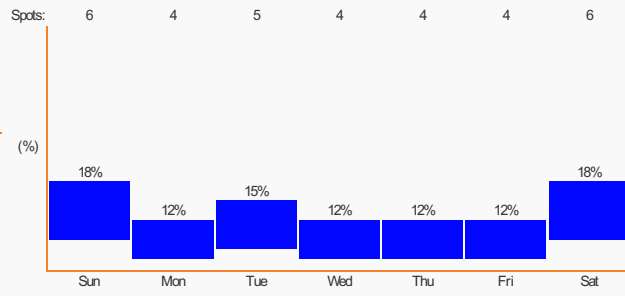

Nova 106.9

Nova 106.9 Details

Total spots: 33