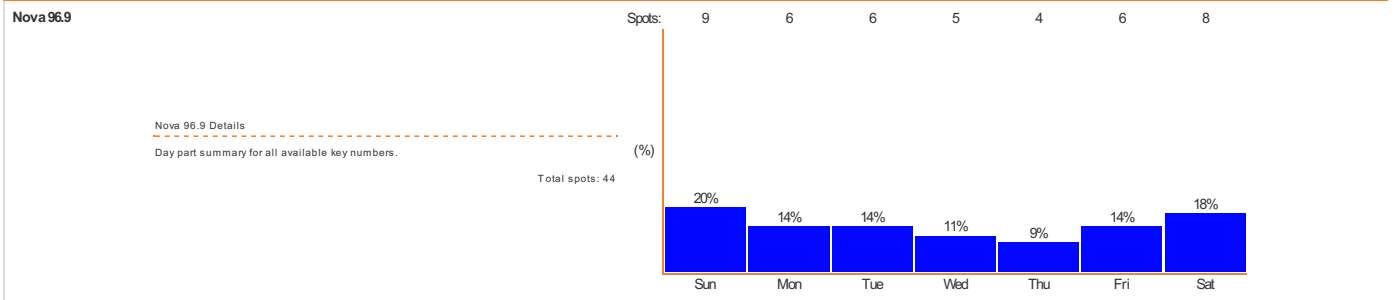

AirCheck Spread Report

Report Name: [REDACTED]
 Client: [REDACTED]
 Report Dates: 22/06/2023 - 28/06/2023

Schedule Code: [REDACTED]
 Compliance Margin: 5 seconds
 Campaign Runs: Sunday to Saturday

Station Filter: All stations
 Spot Type Filter: All spot types
 Bonus Filter: All spots

Sydney

Melbourne

Brisbane

Nova 106.9

Nova 106.9 Details

Day part summary for all available key numbers.

Total spots: 33

Adelaide

Triple M Adelaide

Triple M Adelaide Details

Day part summary for all available key numbers.

Total spots: 42

SAFM

SAFM Details

Day part summary for all available key numbers.

Total spots: 55

Mix 102.3

Mix 102.3 Details

Day part summary for all available key numbers.

Total spots: 29

Nova 91.9

Nova 91.9 Details

Day part summary for all available key numbers.

Total spots: 36