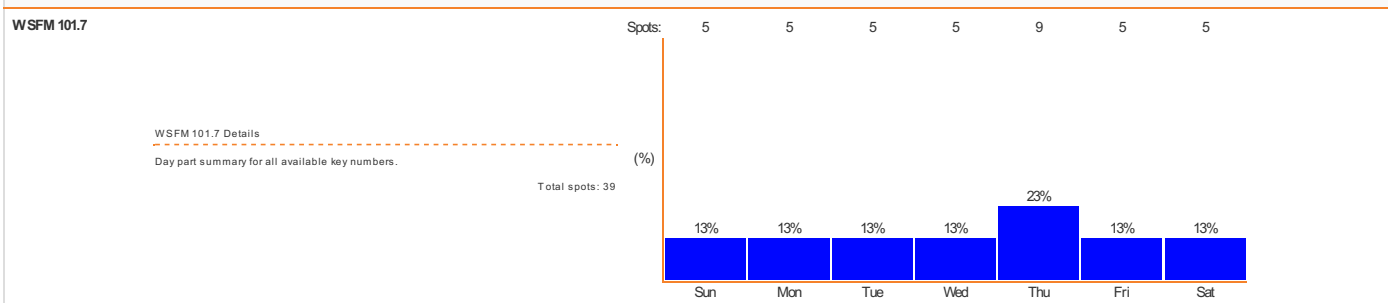

AirCheck Spread Report

Report Name: [REDACTED]
 Client: [REDACTED]
 Report Dates: 22/06/2023 - 28/06/2023

Schedule Code: [REDACTED]
 Compliance Margin: 5 seconds
 Campaign Runs: Sunday to Saturday

Station Filter: All stations
 Spot Type Filter: All spot types
 Bonus Filter: All spots

Sydney

Melbourne

Brisbane

Nova 106.9

Nova 106.9 Details

Day part summary for all available key numbers.

Total spots: 33

Adelaide

Triple M Adelaide

Triple M Adelaide Details

Day part summary for all available key numbers.

Total spots: 42

SAFM

SAFM Details

Day part summary for all available key numbers.

Total spots: 55

Mix 102.3

Mix 102.3 Details

Day part summary for all available key numbers.

Total spots: 29

Nova 91.9

Nova 91.9 Details

Day part summary for all available key numbers.

Total spots: 36