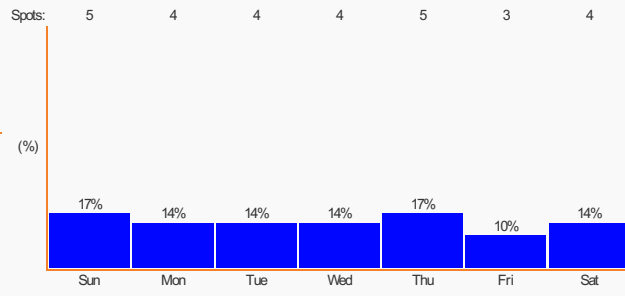

Mix 102.3

Mix 102.3 Details

Total spots: 29