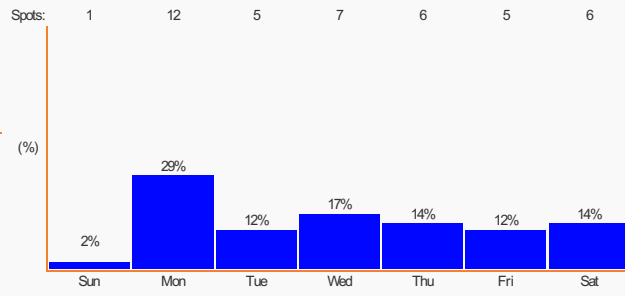

Adelaide

Triple M Adelaide

Triple M Adelaide Details

Total spots: 42