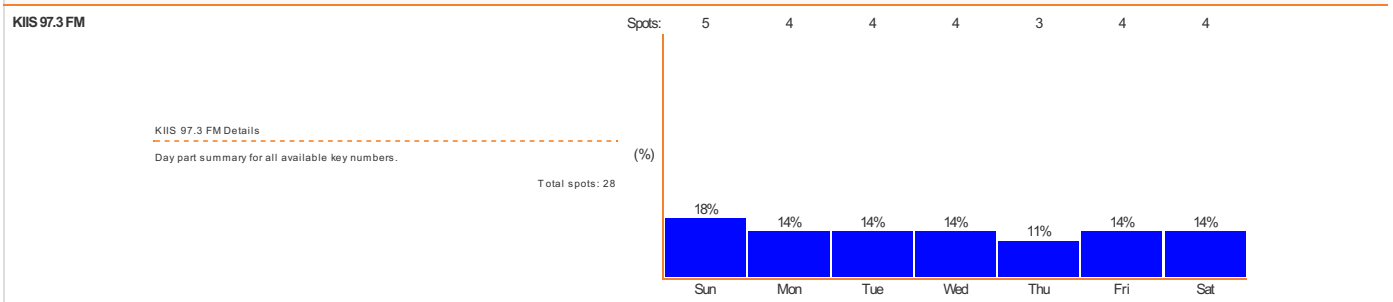

Sydney

Melbourne

Brisbane

Nova 106.9

Nova 106.9 Details

Day part summary for all available key numbers.

Total spots: 33

Adelaide

Triple M Adelaide

Triple M Adelaide Details

Day part summary for all available key numbers.

Total spots: 42

SAFM

SAFM Details

Day part summary for all available key numbers.

Total spots: 55

Mix 102.3

Mix 102.3 Details

Day part summary for all available key numbers.

Total spots: 29

Nova 91.9

Nova 91.9 Details

Day part summary for all available key numbers.

Total spots: 36