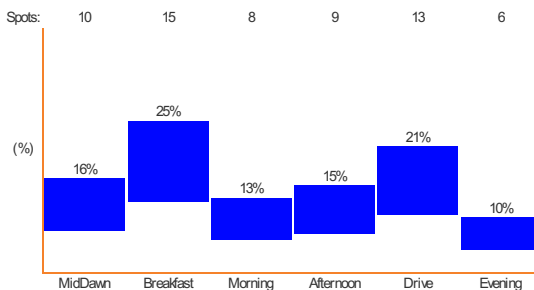

SAFM

SAFM Details

Total spots: 61