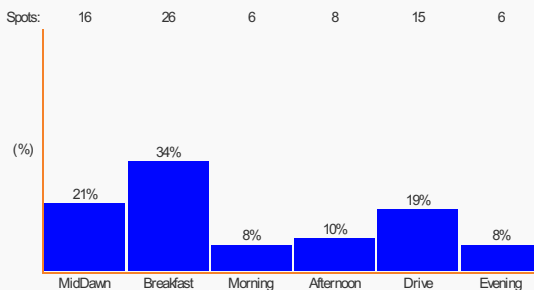

96 FM

96 FM Details

Total spots: 77