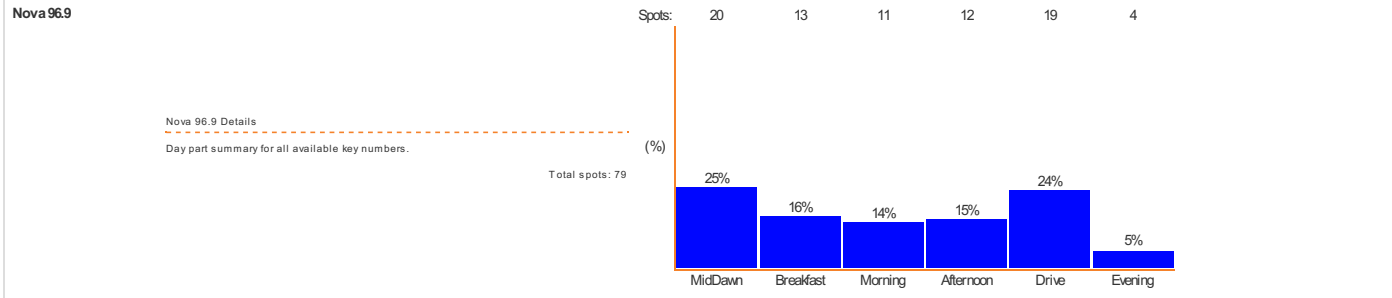

# AirCheck Spread Report

Report Name: [REDACTED]  
 Client: [REDACTED]  
 Report Dates: 21/06/2023 - 30/06/2023

Schedule Code: N/A  
 Compliance Margin: 5 seconds  
 Campaign Runs: Sunday to Saturday

Station Filter: All stations  
 Spot Type Filter: All spot types  
 Bonus Filter: All spots

## Melbourne

**NOVA 100**

NOVA 100 Details

Day part summary for all available key numbers.

Total spots: 55

**Gold 104.3**

Gold 104.3 Details

Day part summary for all available key numbers.