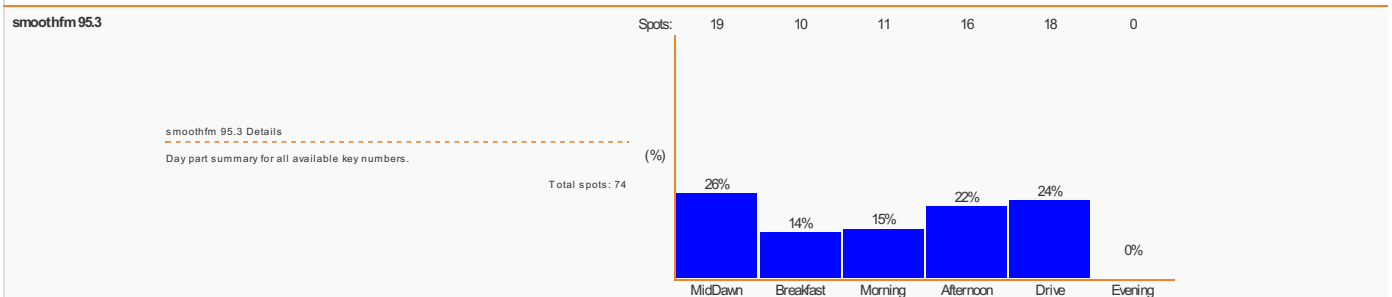

AirCheck Spread Report

Report Name: [REDACTED]
Client: [REDACTED]
Report Dates: 21/06/2023 - 30/06/2023

Schedule Code: N/A
Compliance Margin: 5 seconds
Campaign Runs: Sunday to Saturday

Station Filter: All stations
Spot Type Filter: All spot types
Bonus Filter: All spots

Sydney