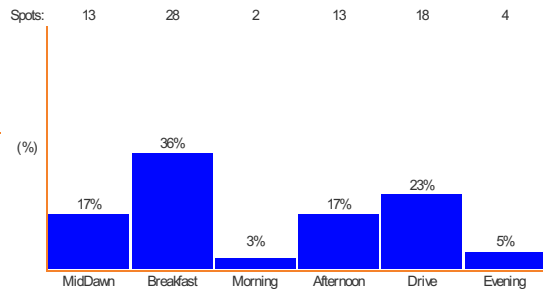

KIIS 101.1

KIIS 101.1 Details

Day part summary for all available key numbers.

Total spots: 78