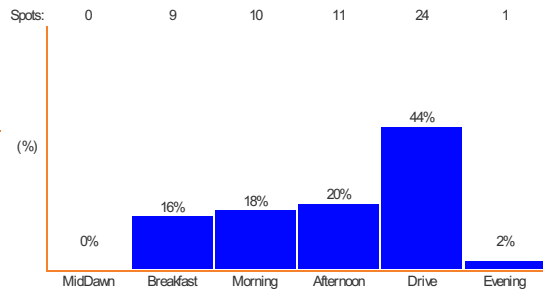

NOVA 100

NOVA 100 Details

Total spots: 55