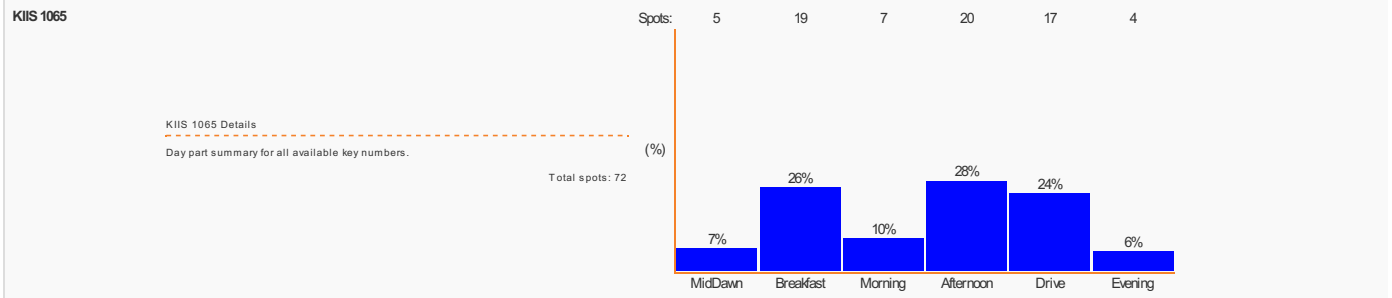

# AirCheck Spread Report

Report Name: [REDACTED]  
 Client: [REDACTED]  
 Report Dates: 21/06/2023 - 30/06/2023

Schedule Code: N/A  
 Compliance Margin: 5 seconds  
 Campaign Runs: Sunday to Saturday

Station Filter: All stations  
 Spot Type Filter: All spot types  
 Bonus Filter: All spots

## Melbourne

**NOVA 100**

NOVA 100 Details

Day part summary for all available key numbers.

Total spots: 55

**Gold 104.3**

Gold 104.3 Details

Day part summary for all available key numbers.