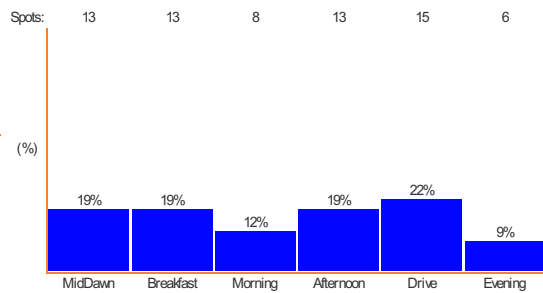

Nova 106.9

Nova 106.9 Details

Day part summary for all available key numbers.

Total spots: 68