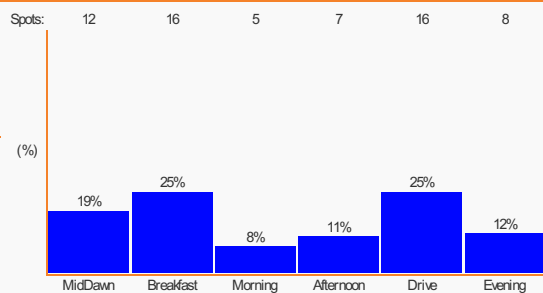

B105

B105 Details

Total spots: 64