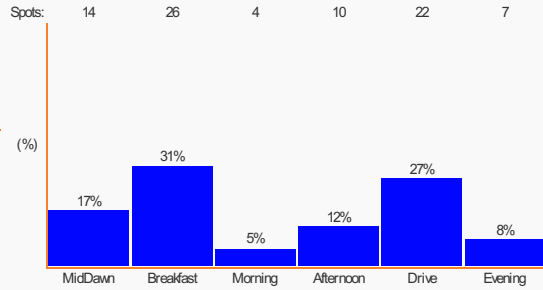

Gold 104.3

Gold 104.3 Details

Total spots: 83