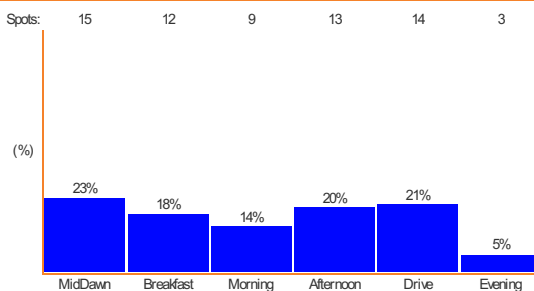

Nova 93.7

Nova 93.7 Details

Total spots: 66