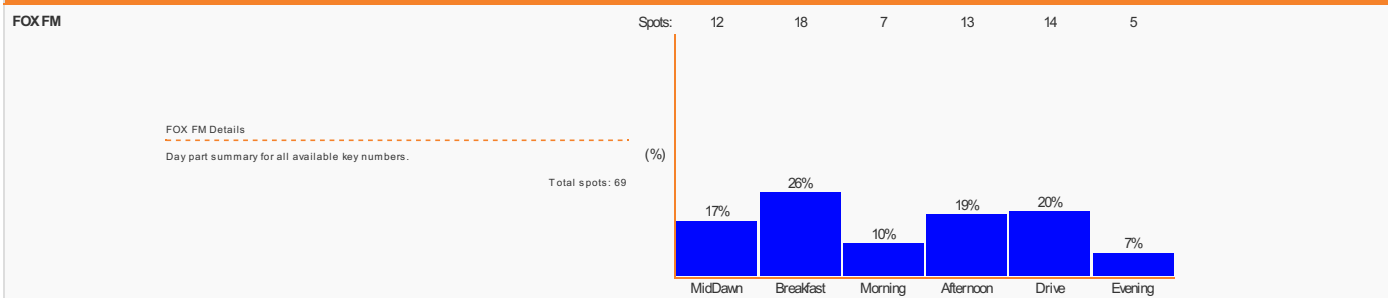

AirCheck Spread Report

Report Name: [REDACTED]
Client: [REDACTED]
Report Dates: 21/06/2023 - 30/06/2023

Schedule Code: N/A
Compliance Margin: 5 seconds
Campaign Runs: Sunday to Saturday

Station Filter: All stations
Spot Type Filter: All spot types
Bonus Filter: All spots

Sydney

Melbourne