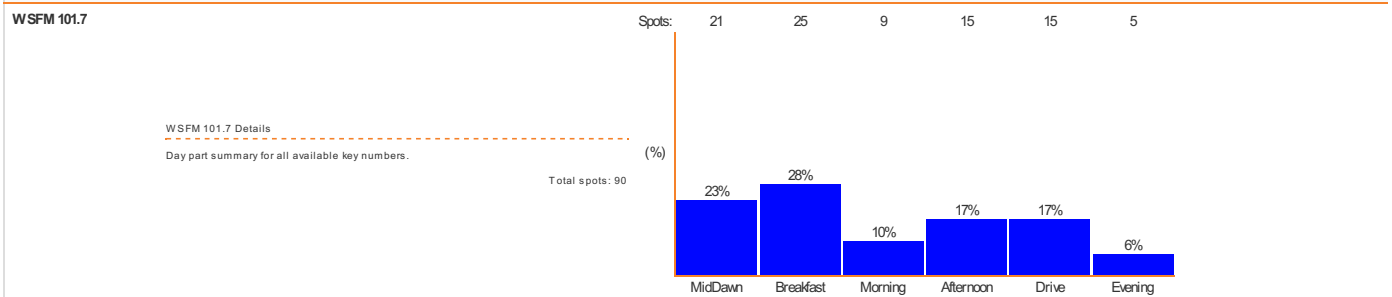

# AirCheck Spread Report

Report Name: [REDACTED]  
 Client: [REDACTED]  
 Report Dates: 21/06/2023 - 30/06/2023

Schedule Code: N/A  
 Compliance Margin: 5 seconds  
 Campaign Runs: Sunday to Saturday

Station Filter: All stations  
 Spot Type Filter: All spot types  
 Bonus Filter: All spots

## Melbourne

**NOVA 100**

NOVA 100 Details

Day part summary for all available key numbers.

Total spots: 55

**Gold 104.3**

Gold 104.3 Details

Day part summary for all available key numbers.