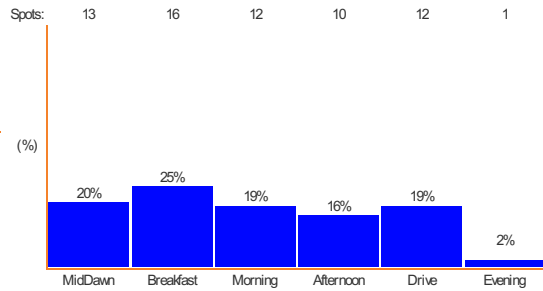

Brisbane

Triple M Brisbane

Triple M Brisbane Details

Day part summary for all available key numbers.

Total spots: 64