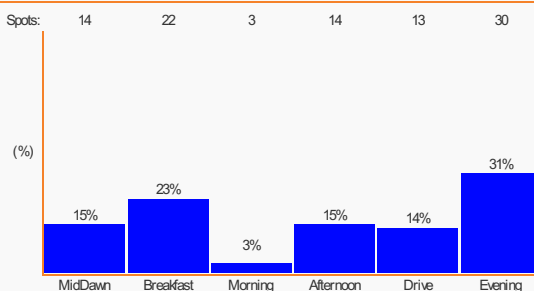

Mix 102.3

Mix 102.3 Details

Total spots: 96