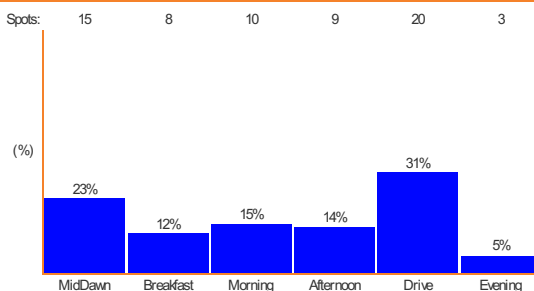

Nova 91.9

Nova 91.9 Details

Total spots: 65