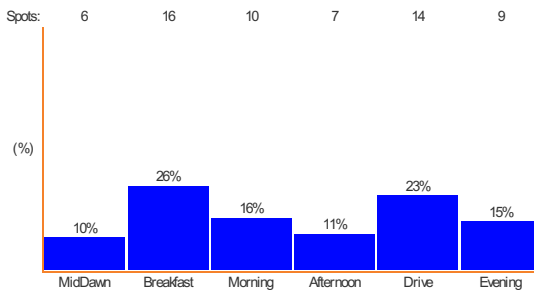

Perth

Mix 94.5

Mix 94.5 Details

Total spots: 62