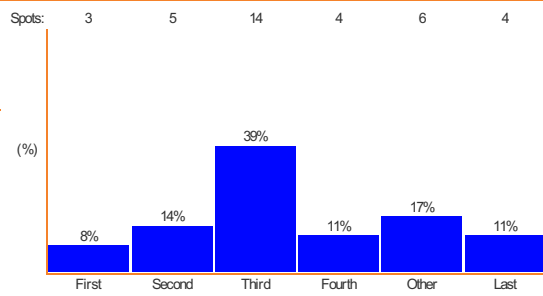

**B105**

B105 Details

Shortest break: 4 spots.  
 Average break: 7 spots.  
 Longest break: 11 spots.  
 Total: 25 spots.

**KIIS 97.3 FM**

KIIS 97.3 FM Details

Shortest break: 5 spots.  
 Average break: 10 spots.  
 Longest break: 14 spots.  
 Total: 32 spots.

Nova 106.9

Nova 106.9 Details

Shortest break: 8 spots.  
 Average break: 10 spots.  
 Longest break: 13 spots.  
 Total: 41 spots.

Adelaide

Triple M Adelaide

Triple M Adelaide Details

Shortest break: 3 spots.  
 Average break: 8 spots.  
 Longest break: 10 spots.  
 Total: 26 spots.

SAFM

SAFM Details

Shortest break: 5 spots.  
 Average break: 8 spots.  
 Longest break: 12 spots.  
 Total: 36 spots.

Mix 102.3

Mix 102.3 Details

Shortest break: 4 spots.  
 Average break: 7 spots.  
 Longest break: 12 spots.  
 Total: 31 spots.

Nova 91.9

Nova 91.9 Details

Shortest break: 6 spots.  
 Average break: 10 spots.  
 Longest break: 13 spots.  
 Total: 43 spots.

Perth

Mix 94.5

Mix 94.5 Details

Shortest break: 6 spots.  
 Average break: 8 spots.  
 Longest break: 11 spots.  
 Total: 33 spots.