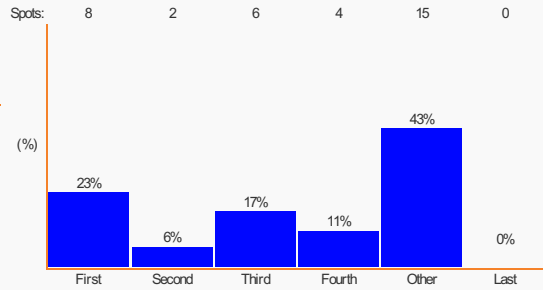

## Melbourne

**NOVA 100**

NOVA 100 Details

Shortest break: 8 spots.  
 Average break: 11 spots.  
 Longest break: 14 spots.  
 Total: 42 spots.

**Gold 104.3**

Gold 104.3 Details

Shortest break: 6 spots.  
 Average break: 10 spots.  
 Longest break: 14 spots.  
 Total: 35 spots.

**KIIS 101.1**

KIIS 101.1 Details

Shortest break: 8 spots.  
 Average break: 12 spots.  
 Longest break: 17 spots.  
 Total: 35 spots.

**Brisbane**

**Triple M Brisbane**

Triple M Brisbane Details

Shortest break: 5 spots.  
 Average break: 10 spots.  
 Longest break: 13 spots.  
 Total: 41 spots.

**B105**

B105 Details

Shortest break: 4 spots.  
 Average break: 7 spots.  
 Longest break: 11 spots.  
 Total: 25 spots.

**KIIS 97.3 FM**

KIIS 97.3 FM Details

Shortest break: 5 spots.  
 Average break: 10 spots.  
 Longest break: 14 spots.  
 Total: 32 spots.