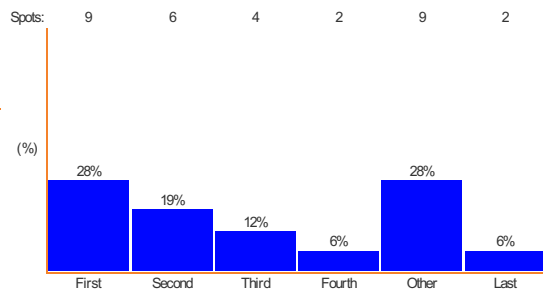

**KIIS 101.1**

KIIS 101.1 Details

Shortest break: 8 spots.  
 Average break: 12 spots.  
 Longest break: 17 spots.  
 Total: 35 spots.

**Brisbane**

**Triple M Brisbane**

Triple M Brisbane Details

Shortest break: 5 spots.  
 Average break: 10 spots.  
 Longest break: 13 spots.  
 Total: 41 spots.

**B105**

B105 Details

Shortest break: 4 spots.  
 Average break: 7 spots.  
 Longest break: 11 spots.  
 Total: 25 spots.

**KIIS 97.3 FM**

KIIS 97.3 FM Details

Shortest break: 5 spots.  
 Average break: 10 spots.  
 Longest break: 14 spots.  
 Total: 32 spots.

Nova 106.9

Nova 106.9 Details

Shortest break: 8 spots.  
 Average break: 10 spots.  
 Longest break: 13 spots.  
 Total: 41 spots.

Adelaide

Triple M Adelaide

Triple M Adelaide Details

Shortest break: 3 spots.  
 Average break: 8 spots.  
 Longest break: 10 spots.  
 Total: 26 spots.

SAFM

SAFM Details

Shortest break: 5 spots.  
 Average break: 8 spots.  
 Longest break: 12 spots.  
 Total: 36 spots.

Mix 102.3

Mix 102.3 Details

Shortest break: 4 spots.  
 Average break: 7 spots.  
 Longest break: 12 spots.  
 Total: 31 spots.