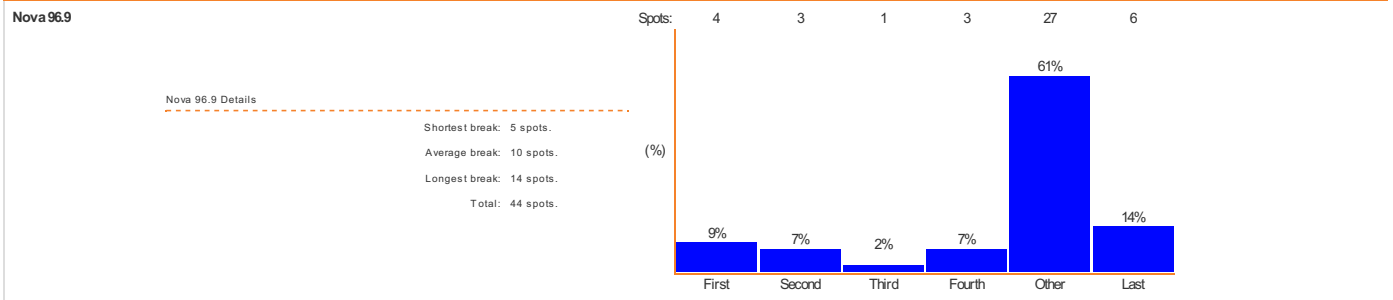

AirCheck Position In Break Report

Report Name: [Redacted]
Client: [Redacted]
Report Dates: 20/07/2023 - 23/07/2023

Schedule Code: [Redacted]
Compliance Margin: 5 seconds
Campaign Runs: Sunday to Saturday

Station Filter: All stations
Spot Type Filter: All spot types
Bonus Filter: All spots

Sydney