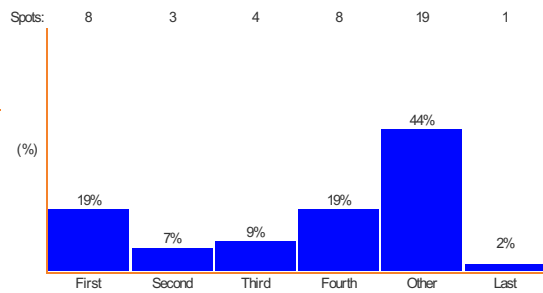

Nova 106.9

Nova 106.9 Details

Shortest break: 8 spots.  
 Average break: 10 spots.  
 Longest break: 13 spots.  
 Total: 41 spots.

Adelaide

Triple M Adelaide

Triple M Adelaide Details

Shortest break: 3 spots.  
 Average break: 8 spots.  
 Longest break: 10 spots.  
 Total: 26 spots.

SAFM

SAFM Details

Shortest break: 5 spots.  
 Average break: 8 spots.  
 Longest break: 12 spots.  
 Total: 36 spots.

Mix 102.3

Mix 102.3 Details

Shortest break: 4 spots.  
 Average break: 7 spots.  
 Longest break: 12 spots.  
 Total: 31 spots.

Nova 91.9

Nova 91.9 Details

Shortest break: 6 spots.  
 Average break: 10 spots.  
 Longest break: 13 spots.  
 Total: 43 spots.

Perth

Mix 94.5

Mix 94.5 Details

Shortest break: 6 spots.  
 Average break: 8 spots.  
 Longest break: 11 spots.  
 Total: 33 spots.