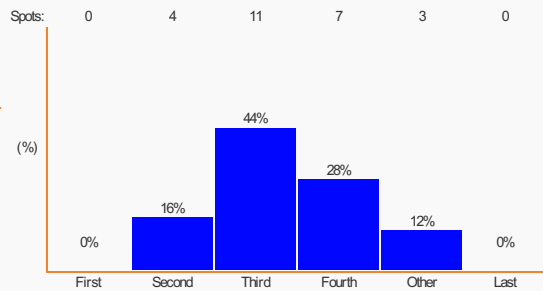

## Melbourne

**NOVA 100**

NOVA 100 Details

Shortest break: 8 spots.  
 Average break: 11 spots.  
 Longest break: 14 spots.  
 Total: 42 spots.

**Gold 104.3**

Gold 104.3 Details

Shortest break: 6 spots.  
 Average break: 10 spots.  
 Longest break: 14 spots.  
 Total: 35 spots.

**KIIS 101.1**

KIIS 101.1 Details

Shortest break: 8 spots.  
 Average break: 12 spots.  
 Longest break: 17 spots.  
 Total: 35 spots.

**Brisbane**

**Triple M Brisbane**

Triple M Brisbane Details

Shortest break: 5 spots.  
 Average break: 10 spots.  
 Longest break: 13 spots.  
 Total: 41 spots.

**B105**

B105 Details

Shortest break: 4 spots.  
 Average break: 7 spots.  
 Longest break: 11 spots.  
 Total: 25 spots.

**KIIS 97.3 FM**

KIIS 97.3 FM Details

Shortest break: 5 spots.  
 Average break: 10 spots.  
 Longest break: 14 spots.  
 Total: 32 spots.

Nova 106.9

Nova 106.9 Details

Shortest break: 8 spots.  
 Average break: 10 spots.  
 Longest break: 13 spots.  
 Total: 41 spots.

Adelaide

Triple M Adelaide

Triple M Adelaide Details

Shortest break: 3 spots.  
 Average break: 8 spots.  
 Longest break: 10 spots.  
 Total: 26 spots.