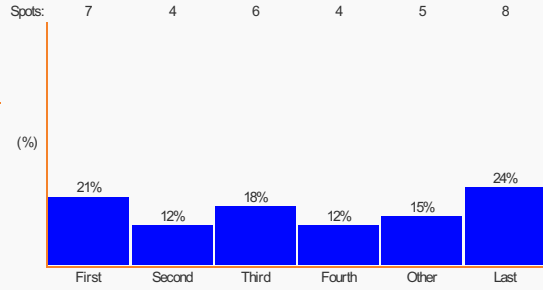

SAFM

SAFM Details

Shortest break: 5 spots.  
 Average break: 8 spots.  
 Longest break: 12 spots.  
 Total: 36 spots.

Mix 102.3

Mix 102.3 Details

Shortest break: 4 spots.  
 Average break: 7 spots.  
 Longest break: 12 spots.  
 Total: 31 spots.

Nova 91.9

Nova 91.9 Details

Shortest break: 6 spots.  
 Average break: 10 spots.  
 Longest break: 13 spots.  
 Total: 43 spots.

Perth

Mix 94.5

Mix 94.5 Details

Shortest break: 6 spots.  
 Average break: 8 spots.  
 Longest break: 11 spots.  
 Total: 33 spots.

6IX - Perth

6IX - Perth Details

Shortest break: 4 spots.  
 Average break: 7 spots.  
 Longest break: 9 spots.  
 Total: 34 spots.

96 FM

96 FM Details

Shortest break: 7 spots.  
 Average break: 12 spots.  
 Longest break: 16 spots.  
 Total: 37 spots.