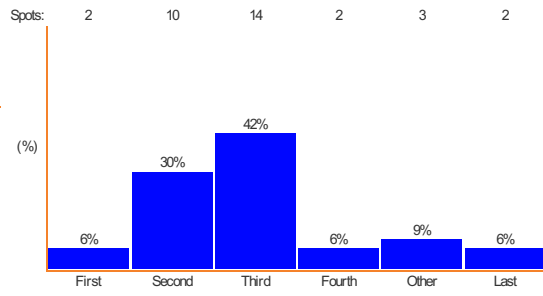

SAFM

SAFM Details

Shortest break: 5 spots.  
 Average break: 8 spots.  
 Longest break: 12 spots.  
 Total: 36 spots.

Mix 102.3

Mix 102.3 Details

Shortest break: 4 spots.  
 Average break: 7 spots.  
 Longest break: 12 spots.  
 Total: 31 spots.

Nova 91.9

Nova 91.9 Details

Shortest break: 6 spots.  
 Average break: 10 spots.  
 Longest break: 13 spots.  
 Total: 43 spots.

Perth

Mix 94.5

Mix 94.5 Details

Shortest break: 6 spots.  
 Average break: 8 spots.  
 Longest break: 11 spots.  
 Total: 33 spots.

6IX - Perth

6IX - Perth Details

Shortest break: 4 spots.  
 Average break: 7 spots.  
 Longest break: 9 spots.  
 Total: 34 spots.

96 FM

96 FM Details

Shortest break: 7 spots.  
 Average break: 12 spots.  
 Longest break: 16 spots.  
 Total: 37 spots.