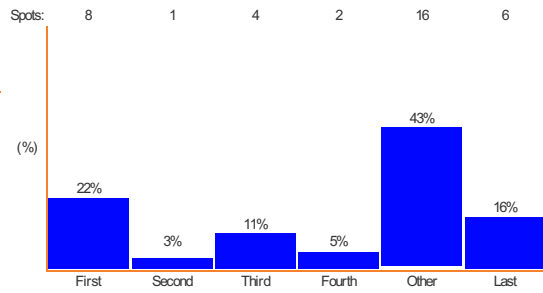

Nova 91.9

Nova 91.9 Details

Shortest break: 6 spots.  
 Average break: 10 spots.  
 Longest break: 13 spots.  
 Total: 43 spots.

Perth

Mix 94.5

Mix 94.5 Details

Shortest break: 6 spots.  
 Average break: 8 spots.  
 Longest break: 11 spots.  
 Total: 33 spots.

6IX - Perth

6IX - Perth Details

Shortest break: 4 spots.  
 Average break: 7 spots.  
 Longest break: 9 spots.  
 Total: 34 spots.

96 FM

96 FM Details

Shortest break: 7 spots.  
 Average break: 12 spots.  
 Longest break: 16 spots.  
 Total: 37 spots.

Nova 93.7

Nova 93.7 Details

Shortest break: 7 spots.  
 Average break: 10 spots.  
 Longest break: 12 spots.  
 Total: 41 spots.

Report Summary

Report Summary Details

Shortest break: 3 spots.  
 Average break: 9 spots.  
 Longest break: 18 spots.  
 Total: 736 spots.