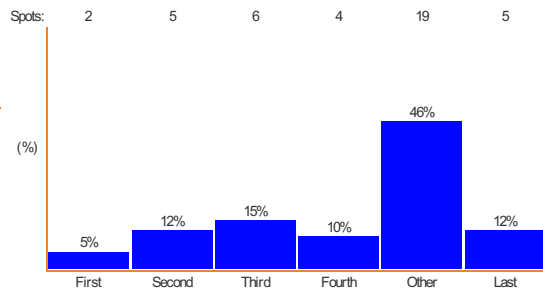

## Melbourne

**NOVA 100**

NOVA 100 Details

Shortest break: 8 spots.  
 Average break: 11 spots.  
 Longest break: 14 spots.  
 Total: 42 spots.

**Gold 104.3**

Gold 104.3 Details

Shortest break: 6 spots.  
 Average break: 10 spots.  
 Longest break: 14 spots.  
 Total: 35 spots.

**KIIS 101.1**

KIIS 101.1 Details

Shortest break: 8 spots.  
 Average break: 12 spots.  
 Longest break: 17 spots.  
 Total: 35 spots.

**Brisbane**

**Triple M Brisbane**

Triple M Brisbane Details

Shortest break: 5 spots.  
 Average break: 10 spots.  
 Longest break: 13 spots.  
 Total: 41 spots.

**B105**

B105 Details

Shortest break: 4 spots.  
 Average break: 7 spots.  
 Longest break: 11 spots.  
 Total: 25 spots.

**KIIS 97.3 FM**

KIIS 97.3 FM Details

Shortest break: 5 spots.  
 Average break: 10 spots.  
 Longest break: 14 spots.  
 Total: 32 spots.

Nova 106.9

Nova 106.9 Details

Shortest break: 8 spots.  
 Average break: 10 spots.  
 Longest break: 13 spots.  
 Total: 41 spots.

Adelaide

Triple M Adelaide

Triple M Adelaide Details

Shortest break: 3 spots.  
 Average break: 8 spots.  
 Longest break: 10 spots.  
 Total: 26 spots.