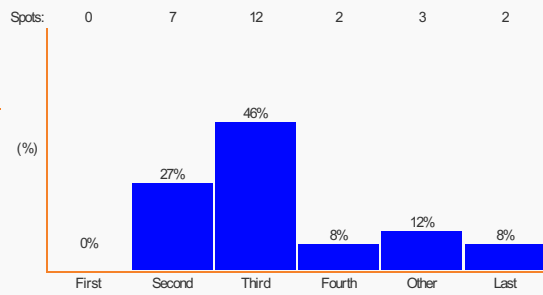

**B105**

B105 Details

Shortest break: 4 spots.  
 Average break: 7 spots.  
 Longest break: 11 spots.  
 Total: 25 spots.

**KIIS 97.3 FM**

KIIS 97.3 FM Details

Shortest break: 5 spots.  
 Average break: 10 spots.  
 Longest break: 14 spots.  
 Total: 32 spots.

Nova 106.9

Nova 106.9 Details

Shortest break: 8 spots.  
 Average break: 10 spots.  
 Longest break: 13 spots.  
 Total: 41 spots.

Adelaide

Triple M Adelaide

Triple M Adelaide Details

Shortest break: 3 spots.  
 Average break: 8 spots.  
 Longest break: 10 spots.  
 Total: 26 spots.

SAFM

SAFM Details

Shortest break: 5 spots.  
 Average break: 8 spots.  
 Longest break: 12 spots.  
 Total: 36 spots.

Mix 102.3

Mix 102.3 Details

Shortest break: 4 spots.  
 Average break: 7 spots.  
 Longest break: 12 spots.  
 Total: 31 spots.

Nova 91.9

Nova 91.9 Details

Shortest break: 6 spots.  
 Average break: 10 spots.  
 Longest break: 13 spots.  
 Total: 43 spots.

Perth

Mix 94.5

Mix 94.5 Details

Shortest break: 6 spots.  
 Average break: 8 spots.  
 Longest break: 11 spots.  
 Total: 33 spots.