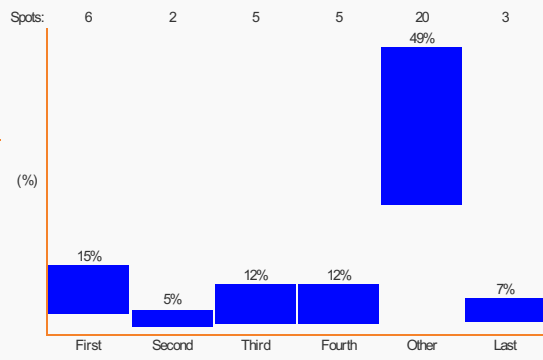

**KIIS 101.1**

KIIS 101.1 Details

Shortest break: 8 spots.  
 Average break: 12 spots.  
 Longest break: 17 spots.  
 Total: 35 spots.

**Brisbane**

**Triple M Brisbane**

Triple M Brisbane Details

Shortest break: 5 spots.  
 Average break: 10 spots.  
 Longest break: 13 spots.  
 Total: 41 spots.

**B105**

B105 Details

Shortest break: 4 spots.  
 Average break: 7 spots.  
 Longest break: 11 spots.  
 Total: 25 spots.

**KIIS 97.3 FM**

KIIS 97.3 FM Details

Shortest break: 5 spots.  
 Average break: 10 spots.  
 Longest break: 14 spots.  
 Total: 32 spots.

Nova 106.9

Nova 106.9 Details

Shortest break: 8 spots.  
 Average break: 10 spots.  
 Longest break: 13 spots.  
 Total: 41 spots.

Adelaide

Triple M Adelaide

Triple M Adelaide Details

Shortest break: 3 spots.  
 Average break: 8 spots.  
 Longest break: 10 spots.  
 Total: 26 spots.

SAFM

SAFM Details

Shortest break: 5 spots.  
 Average break: 8 spots.  
 Longest break: 12 spots.  
 Total: 36 spots.

Mix 102.3

Mix 102.3 Details

Shortest break: 4 spots.  
 Average break: 7 spots.  
 Longest break: 12 spots.  
 Total: 31 spots.