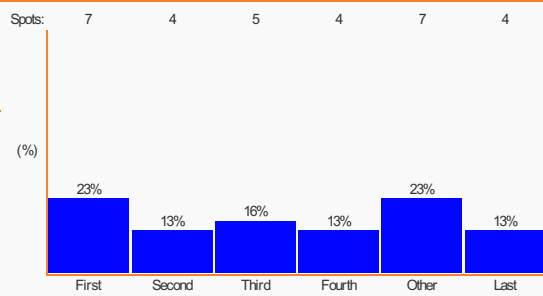

Nova 106.9

Nova 106.9 Details

Shortest break: 8 spots.  
 Average break: 10 spots.  
 Longest break: 13 spots.  
 Total: 41 spots.

Adelaide

Triple M Adelaide

Triple M Adelaide Details

Shortest break: 3 spots.  
 Average break: 8 spots.  
 Longest break: 10 spots.  
 Total: 26 spots.

SAFM

SAFM Details

Shortest break: 5 spots.  
 Average break: 8 spots.  
 Longest break: 12 spots.  
 Total: 36 spots.

Mix 102.3

Mix 102.3 Details

Shortest break: 4 spots.  
 Average break: 7 spots.  
 Longest break: 12 spots.  
 Total: 31 spots.

Nova 91.9

Nova 91.9 Details

Shortest break: 6 spots.  
 Average break: 10 spots.  
 Longest break: 13 spots.  
 Total: 43 spots.

Perth

Mix 94.5

Mix 94.5 Details

Shortest break: 6 spots.  
 Average break: 8 spots.  
 Longest break: 11 spots.  
 Total: 33 spots.