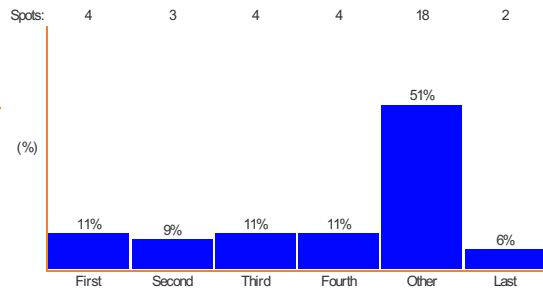

## Melbourne

**NOVA 100**

NOVA 100 Details

Shortest break: 8 spots.  
 Average break: 11 spots.  
 Longest break: 14 spots.  
 Total: 42 spots.

**Gold 104.3**

Gold 104.3 Details

Shortest break: 6 spots.  
 Average break: 10 spots.  
 Longest break: 14 spots.  
 Total: 35 spots.

**KIIS 101.1**

KIIS 101.1 Details

Shortest break: 8 spots.  
 Average break: 12 spots.  
 Longest break: 17 spots.  
 Total: 35 spots.

**Brisbane**

**Triple M Brisbane**

Triple M Brisbane Details

Shortest break: 5 spots.  
 Average break: 10 spots.  
 Longest break: 13 spots.  
 Total: 41 spots.