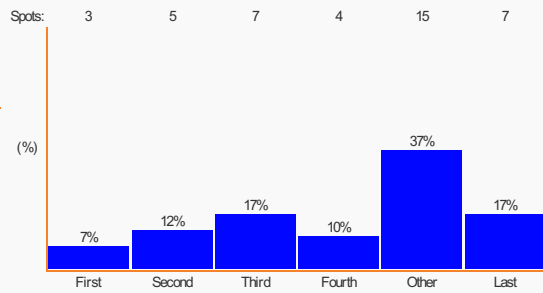

Nova 91.9

Nova 91.9 Details

Shortest break: 6 spots.  
 Average break: 10 spots.  
 Longest break: 13 spots.  
 Total: 43 spots.

Perth

Mix 94.5

Mix 94.5 Details

Shortest break: 6 spots.  
 Average break: 8 spots.  
 Longest break: 11 spots.  
 Total: 33 spots.

6IX - Perth

6IX - Perth Details

Shortest break: 4 spots.  
 Average break: 7 spots.  
 Longest break: 9 spots.  
 Total: 34 spots.

96 FM

96 FM Details

Shortest break: 7 spots.  
 Average break: 12 spots.  
 Longest break: 16 spots.  
 Total: 37 spots.

Nova 93.7

Nova 93.7 Details

Shortest break: 7 spots.  
 Average break: 10 spots.  
 Longest break: 12 spots.  
 Total: 41 spots.

Report Summary

Report Summary Details

Shortest break: 3 spots.  
 Average break: 9 spots.  
 Longest break: 18 spots.  
 Total: 736 spots.