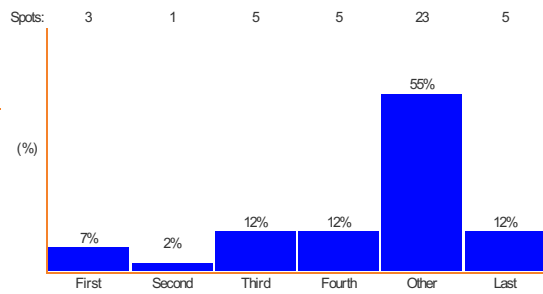

Station Filter: All stations  
 Spot Type Filter: All spot types  
 Bonus Filter: All spots

## Sydney

## Melbourne

**NOVA 100**

NOVA 100 Details

Shortest break: 8 spots.  
 Average break: 11 spots.  
 Longest break: 14 spots.  
 Total: 42 spots.

**Gold 104.3**

Gold 104.3 Details

Shortest break: 6 spots.  
 Average break: 10 spots.  
 Longest break: 14 spots.  
 Total: 35 spots.

**KIIS 101.1**

KIIS 101.1 Details

Shortest break: 8 spots.  
 Average break: 12 spots.  
 Longest break: 17 spots.  
 Total: 35 spots.

**Brisbane**

**Triple M Brisbane**

Triple M Brisbane Details

Shortest break: 5 spots.  
 Average break: 10 spots.  
 Longest break: 13 spots.  
 Total: 41 spots.